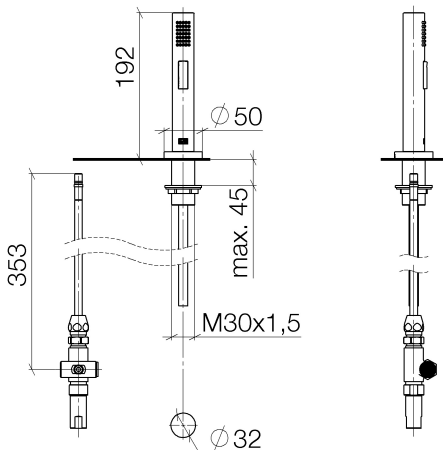

Kitchen - Elio

Side spray set - polished chrome

Article number: 27 721 970-00

- With round flange
- Spray mode
- Integrated diverter
- Total height 7-1/2"
- Side spray hole diameter 1-1/4"
- Fabric braided spray hose 59"
- Sprayface with descaling system
- lead-free
- Fittings group in compliance with DIN 4109: 1
- For combination with TARA ULTRA, TARA CLASSIC, TARA, ELIO and META.02 series
- Internal backflow preventer.
- Button has to be pressed while using.

## Dimensional drawing

Kitchen - Elio  
Side spray set - polished chrome  
Article number: 27 721 970-00

All dimensions in mm / inch = mm x 0,0394

### Flow rate chart

Kitchen - Elio  
Side spray set - polished chrome  
Article number: 27 721 970-00