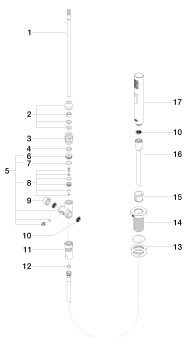

Kitchen - Elio

Side spray set - polished chrome

Article number: 27 721 970-00

- With round flange
- Spray mode
- Integrated diverter
- Total height 7-1/2"
- Side spray hole diameter 1-1/4"
- Fabric braided spray hose 59"
- Sprayface with descaling system
- lead-free
- Fittings group in compliance with DIN 4109: 1
- For combination with TARA ULTRA, TARA CLASSIC, TARA, ELIO and META.02 series
- Internal backflow preventer.
- Button has to be pressed while using.

## Dimensional drawing

Kitchen - Elio  
Side spray set - polished chrome  
Article number: 27 721 970-00

All dimensions in mm / inch = mm x 0,0394

### Flow rate chart

Kitchen - Elio  
Side spray set - polished chrome  
Article number: 27 721 970-00

### Spare parts list

Number	Item Number	Designation	Number of units
--------	-------------	-------------	-----------------