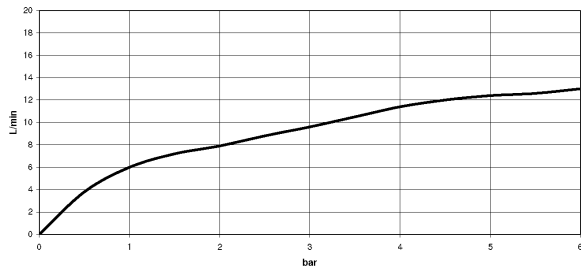

## Dimensional drawing

Kitchen - Elio  
Side spray set - polished chrome  
Article number: 27 721 970-00

All dimensions in mm / inch = mm x 0,0394

### Flow rate chart

Kitchen - Elio  
Side spray set - polished chrome  
Article number: 27 721 970-00